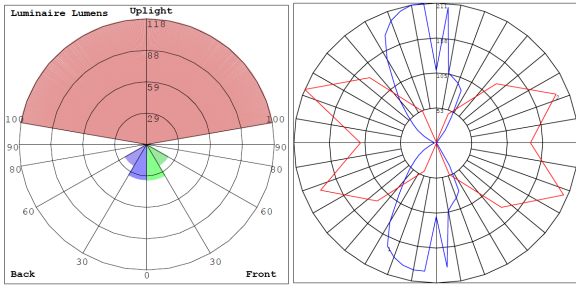

Lighting:

- Multi-Power (the switch is inside fixture)
- Dimming: Dual TRIAC Dimmable and 0-10V Dimming
- Total lumens: 1920LM Max.
- Color temperature: 3000K/4000K/5000K
- Color rendering index: >90
- Beam Angle: 30°
- Lifespan: 70,000 hr.

Applications:

- This fixture is ideal for general site lighting, residential houses, and doorways.

Other Models:

- 24W | 1920LM | CREA-56-MCTP-WH

Photometrics: CREA-56-MCTP-WH

BUG Rating: B0-U3-G0

20W 5000K, Area 20'x 24' Mounting Height: 5'