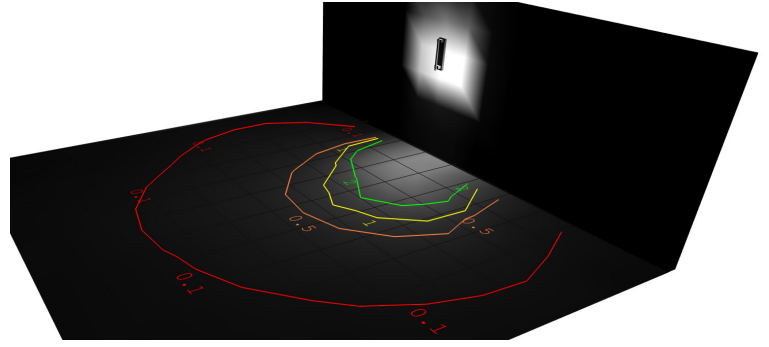

Lighting:

- Multi-Power (the switch is inside fixture)
- Dimming: Dual TRIAC Dimmable and 0-10V Dimming
- Total lumens: 1920LM Max.
- Color temperature: 3000K/4000K/5000K
- Color rendering index: >90
- Beam Angle: 30°
- Lifespan: 70,000 hr.

Applications:

- This fixture is ideal for general site lighting, residential houses, and doorways.

Other Models:

- 24W | 1920LM | CREA-56-MCTP-WH

Photometrics: CREA-56-MCTP-WH

BUG Rating: B0-U3-G0

20W 5000K, Area 20'x 24' Mounting Height: 5'