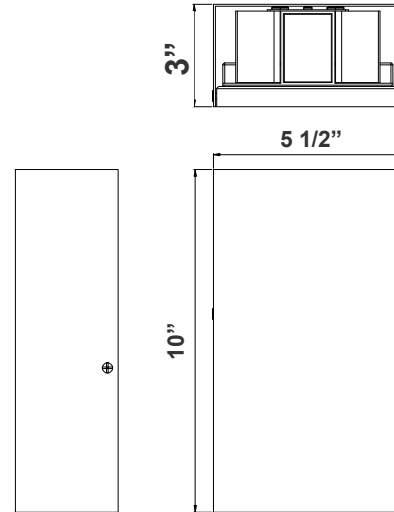

CREA SERIES OUTDOOR LIGHTING

CREA-56-MCTP-WH

CREA Series Square Trim Model 56

MCTP Multi Color Temperature & Multi Power/Wattage (Selectable)

Selection:

Customer Name: _____

Project Name: _____

Note: _____

Type: _____

10"(H) x 5 1/2"(W) x 3"(D)

This fixture is ideal for general site lighting, residential houses, and doorways.

Features

- Die-cast Aluminum weatherproof housing, steel backplate, Aluminum Trim (Dark Bronze or White)
- 7-Year Warranty
- Lifespan: 70,000 hr.

Technical Specifications

Electrical:

- Voltage: 120~277V AC
- Wattage: 14W/18W/24W
- Power Factor: 0.95
- Efficacy: 80LM/W

Mechanical:

- Patent-Pending designs with different light engines (base) and interchangeable designer trims expand the series to multiple color temperatures and models
- Series can be stocked as separate engines and trims to offer a versatile collection at the store level
- Die-cast Aluminum weatherproof housing, steel backplate, Aluminum Trim (Dark Bronze or White)
- Operating temperature: -40°F to 104°F
- IP Rating: IP65, Suitable for wet locations
- 7-Year Warranty